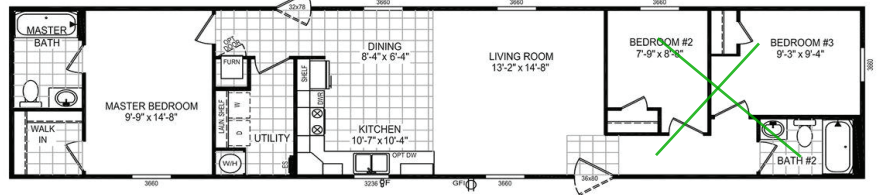

# Urban Grove

**Clayton 6616-715 | Lot 120-\$65,235 & 121-\$65,170**

66' Length  
Two Bedroom  
Two Bath

2501 NE Lowry Avenue • St. Anthony, MN 55418  
(612)788-1655  
UrbanGroveMinneapolis.com