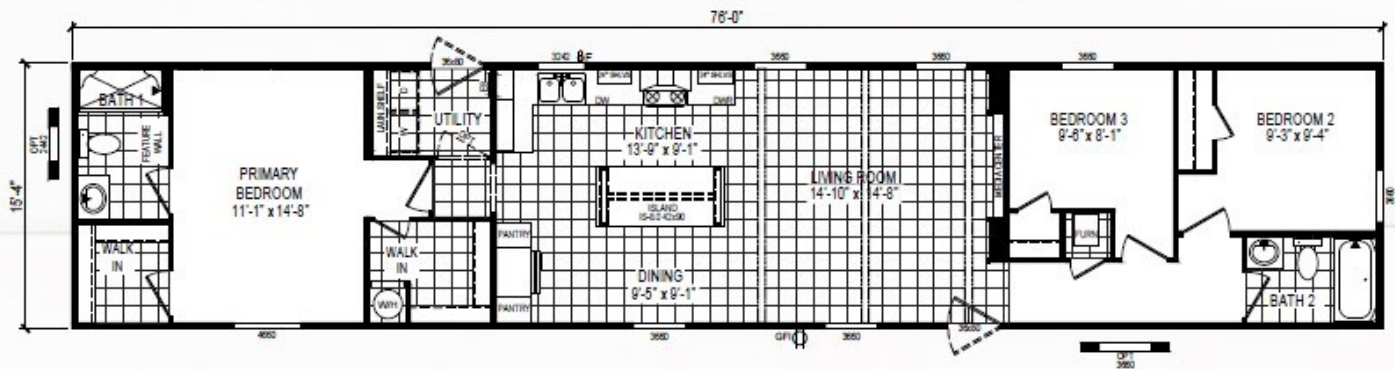

Clayton Model 7616-510

3 Bedroom, 2 Bath, 1165 Sq Ft
 Lot 319 - \$116,117 & Lot 327 - \$110,444

Virtual Tour: <https://my.matterport.com/show/?m=YVkdCCP2kud>

*Urban
Grove*

2501 Lowry Ave NE , St. Anthony, MN 55418
 Urbangrovementinneapolis.com
 612.788.1655