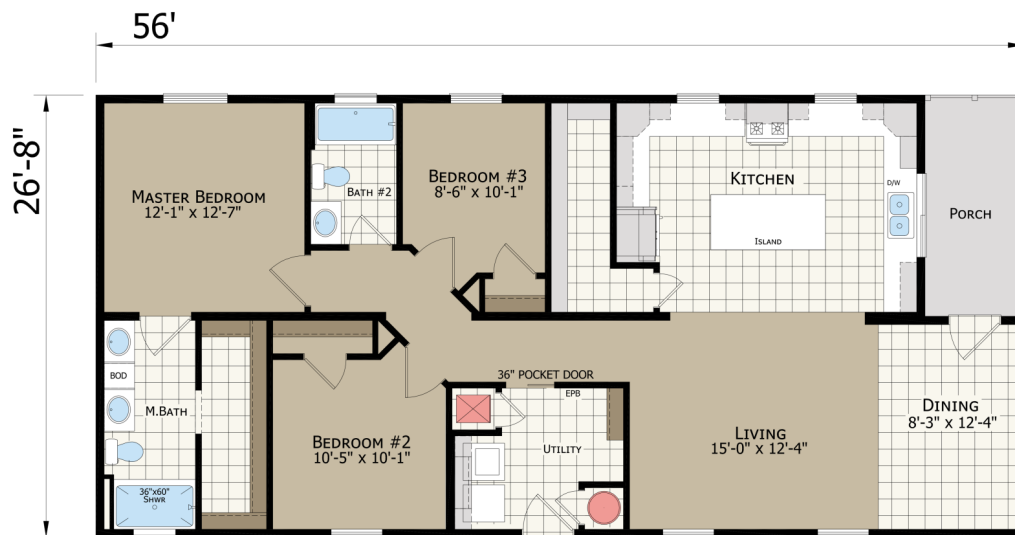

Highland Manufacturing HSH 563D

3 Bedroom, 2 Bath, 1494 Sq Ft (including porch)

Lot 520 - \$150,013

Virtual Tour: <https://my.matterport.com/show/?m=iA4CShu83oB>

*Urban
Grove*

2501 Lowry Ave NE , St. Anthony, MN 55418
Urbangrovesminneapolis.com
612.788.1655