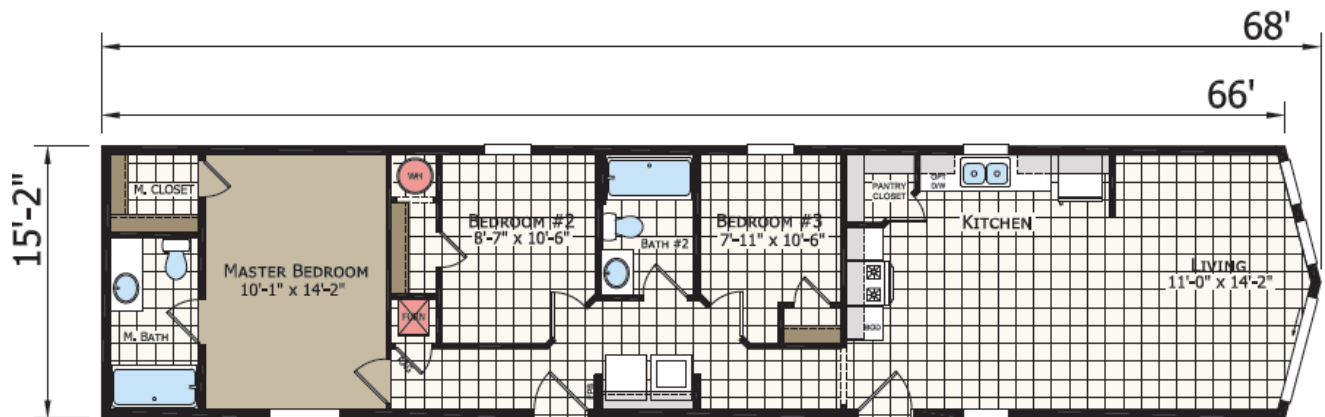

Highland Manufacturing HSS 683PW

3 Bedroom, 2 Bath, 1031 Sq Ft
 Lot 325 - \$118,935 & Lot 321 - \$118,352

Virtual Tour: <https://my.matterport.com/show/?m=oYSLrbcNEs>

*Urban
Grove*

2501 Lowry Ave NE , St. Anthony, MN 55418
 Urbangrovementneapolis.com
 612.788.1655