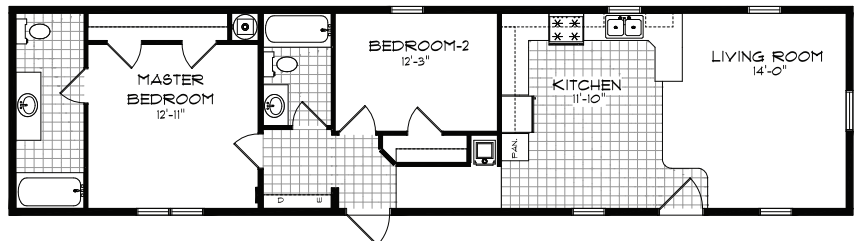

2020 MHE Model 4036

Lot 108 - \$63,920, Lot 109 - \$64,921 & Lot 116 - \$64,015

62' Length
Two Bedroom
Two Bath

2501 NE Lowry Avenue • St. Anthony, MN 55418
(612)788-1655
UrbanGroveMinneapolis.com