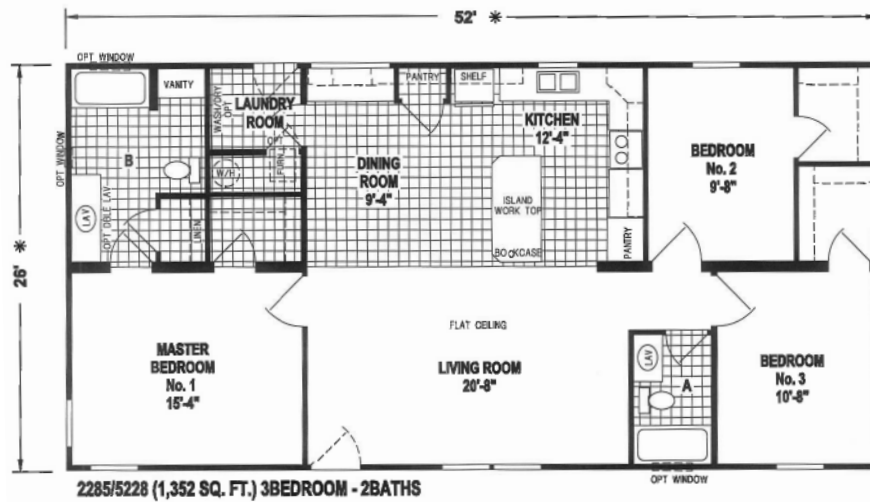

Skyline, Model 2285

3 Bedroom, 2 Bath, 1352 Sq Ft
 Lot 522 - \$150,979 & Lot 317 - \$150,100

Virtual Tour: <https://my.matterport.com/show/?m=mM2qmfVM88n>

*Urban
Grove*

2501 Lowry Ave NE , St. Anthony, MN 55418
 Urbangrovesminneapolis.com
 612.788.1655