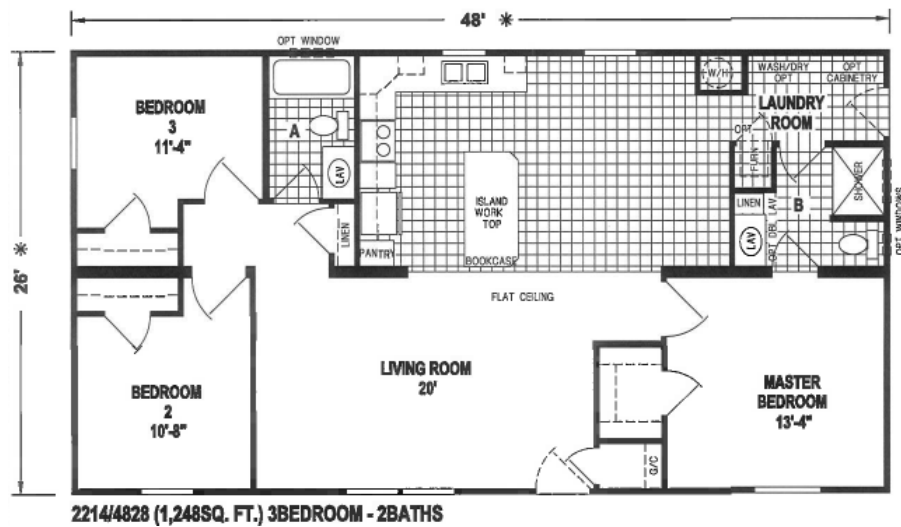

Skyline, Model 2214

3 Bedroom, 2 Bath, 1248 Sq Ft
 Lot 524 - \$142,790 & Lot 329 - \$145,067

Virtual Tour: <https://my.matterport.com/show/?m=mM2qmfVM88n>

*Urban
Grove*

2501 Lowry Ave NE , St. Anthony, MN 55418
 Urbangrovesminneapolis.com
 612.788.1655